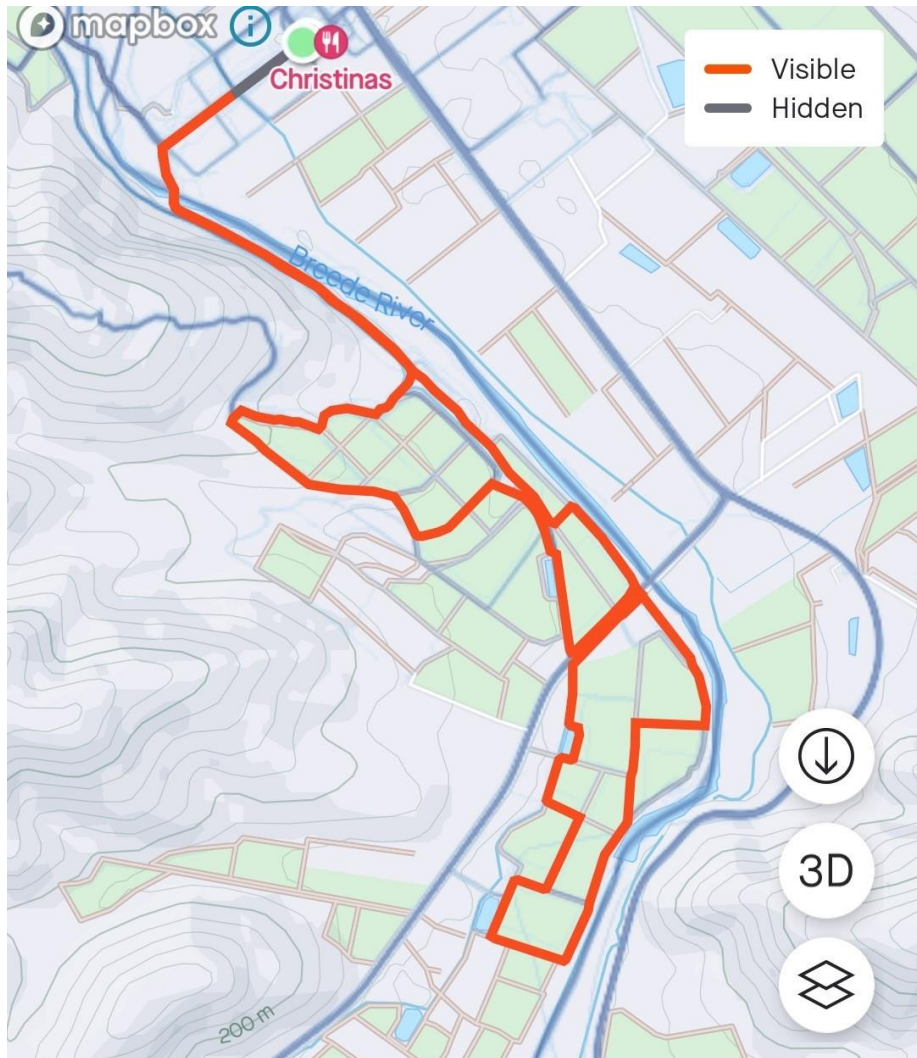

# Java 10km Trail Run

## Elevation

Elevation Gain 161 m

Max Elevation 208 m