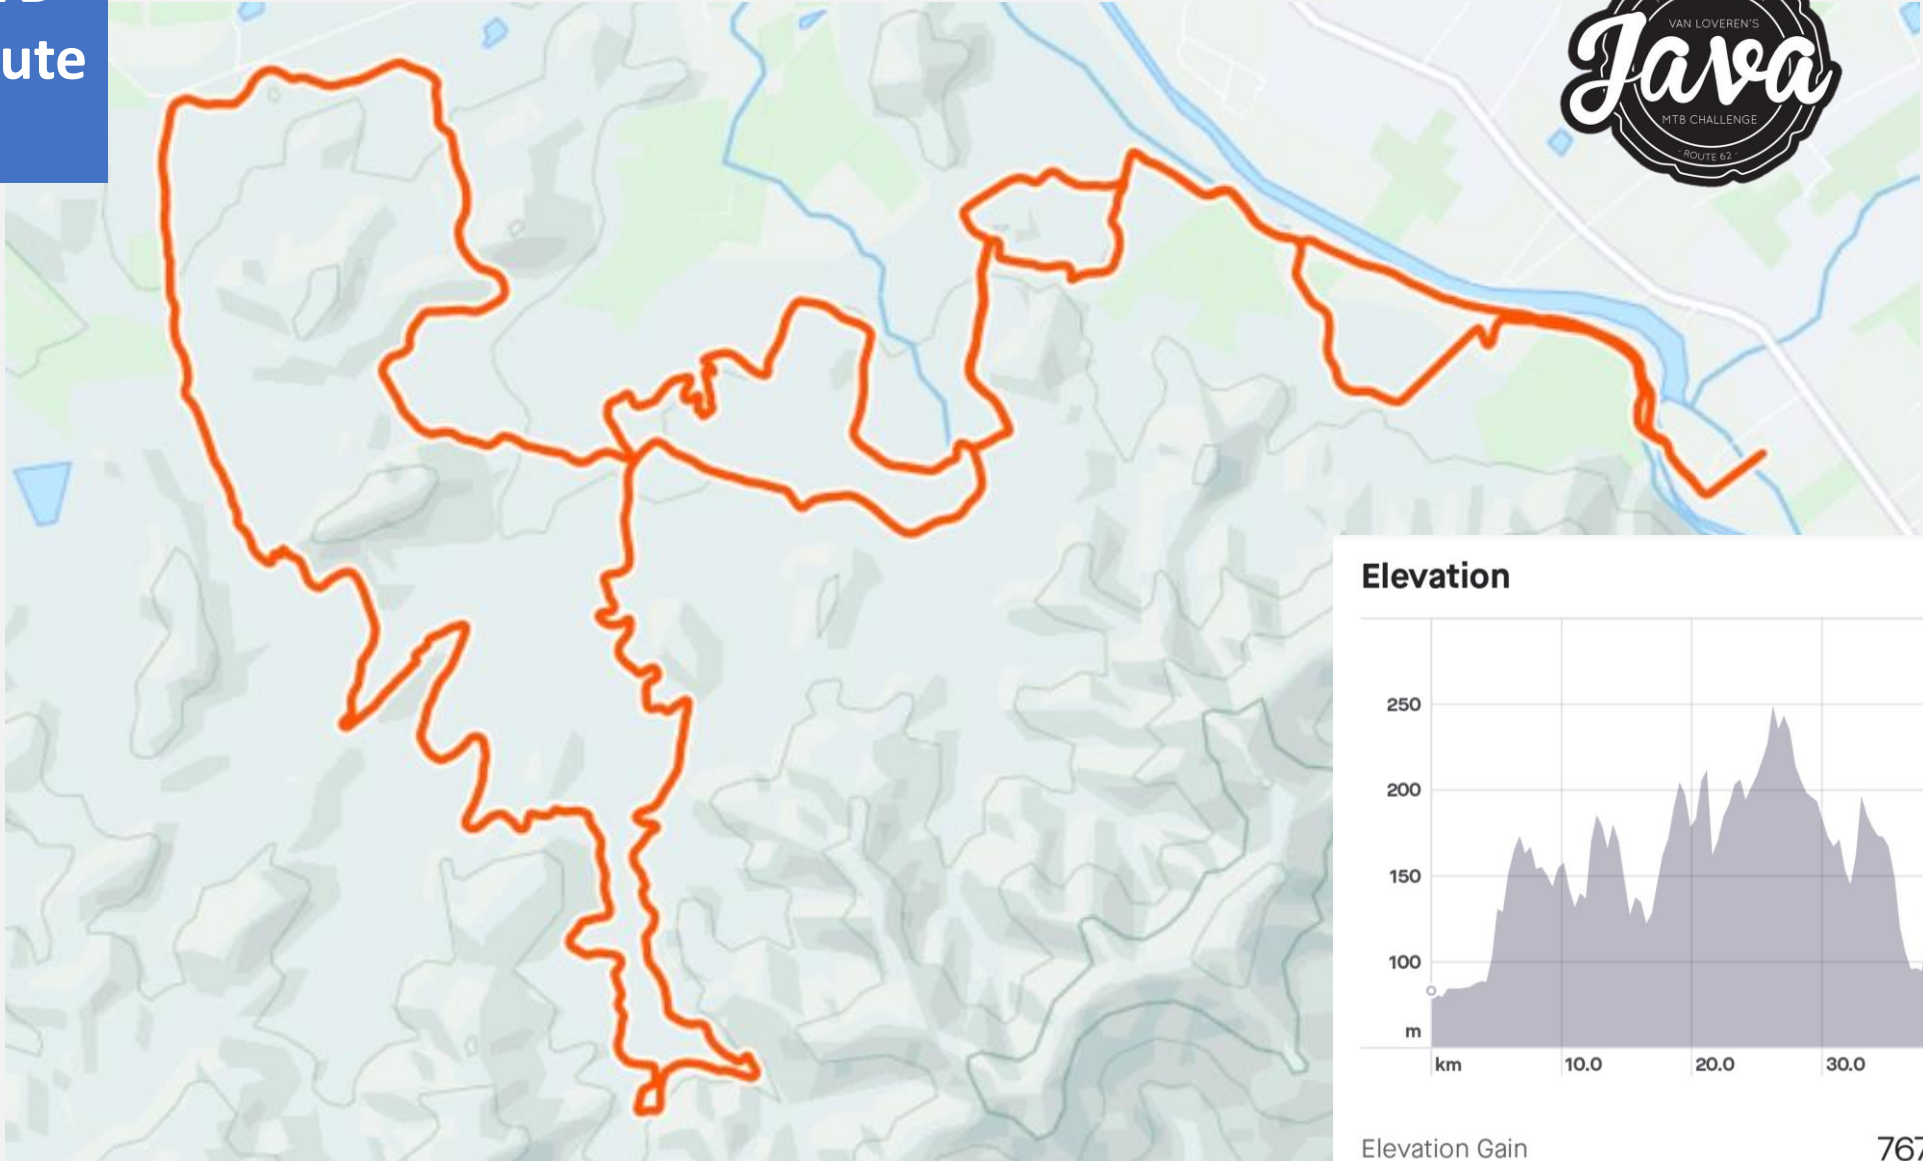

# Java MTB 42km Route

**Elevation**

Elevation Gain

767 m